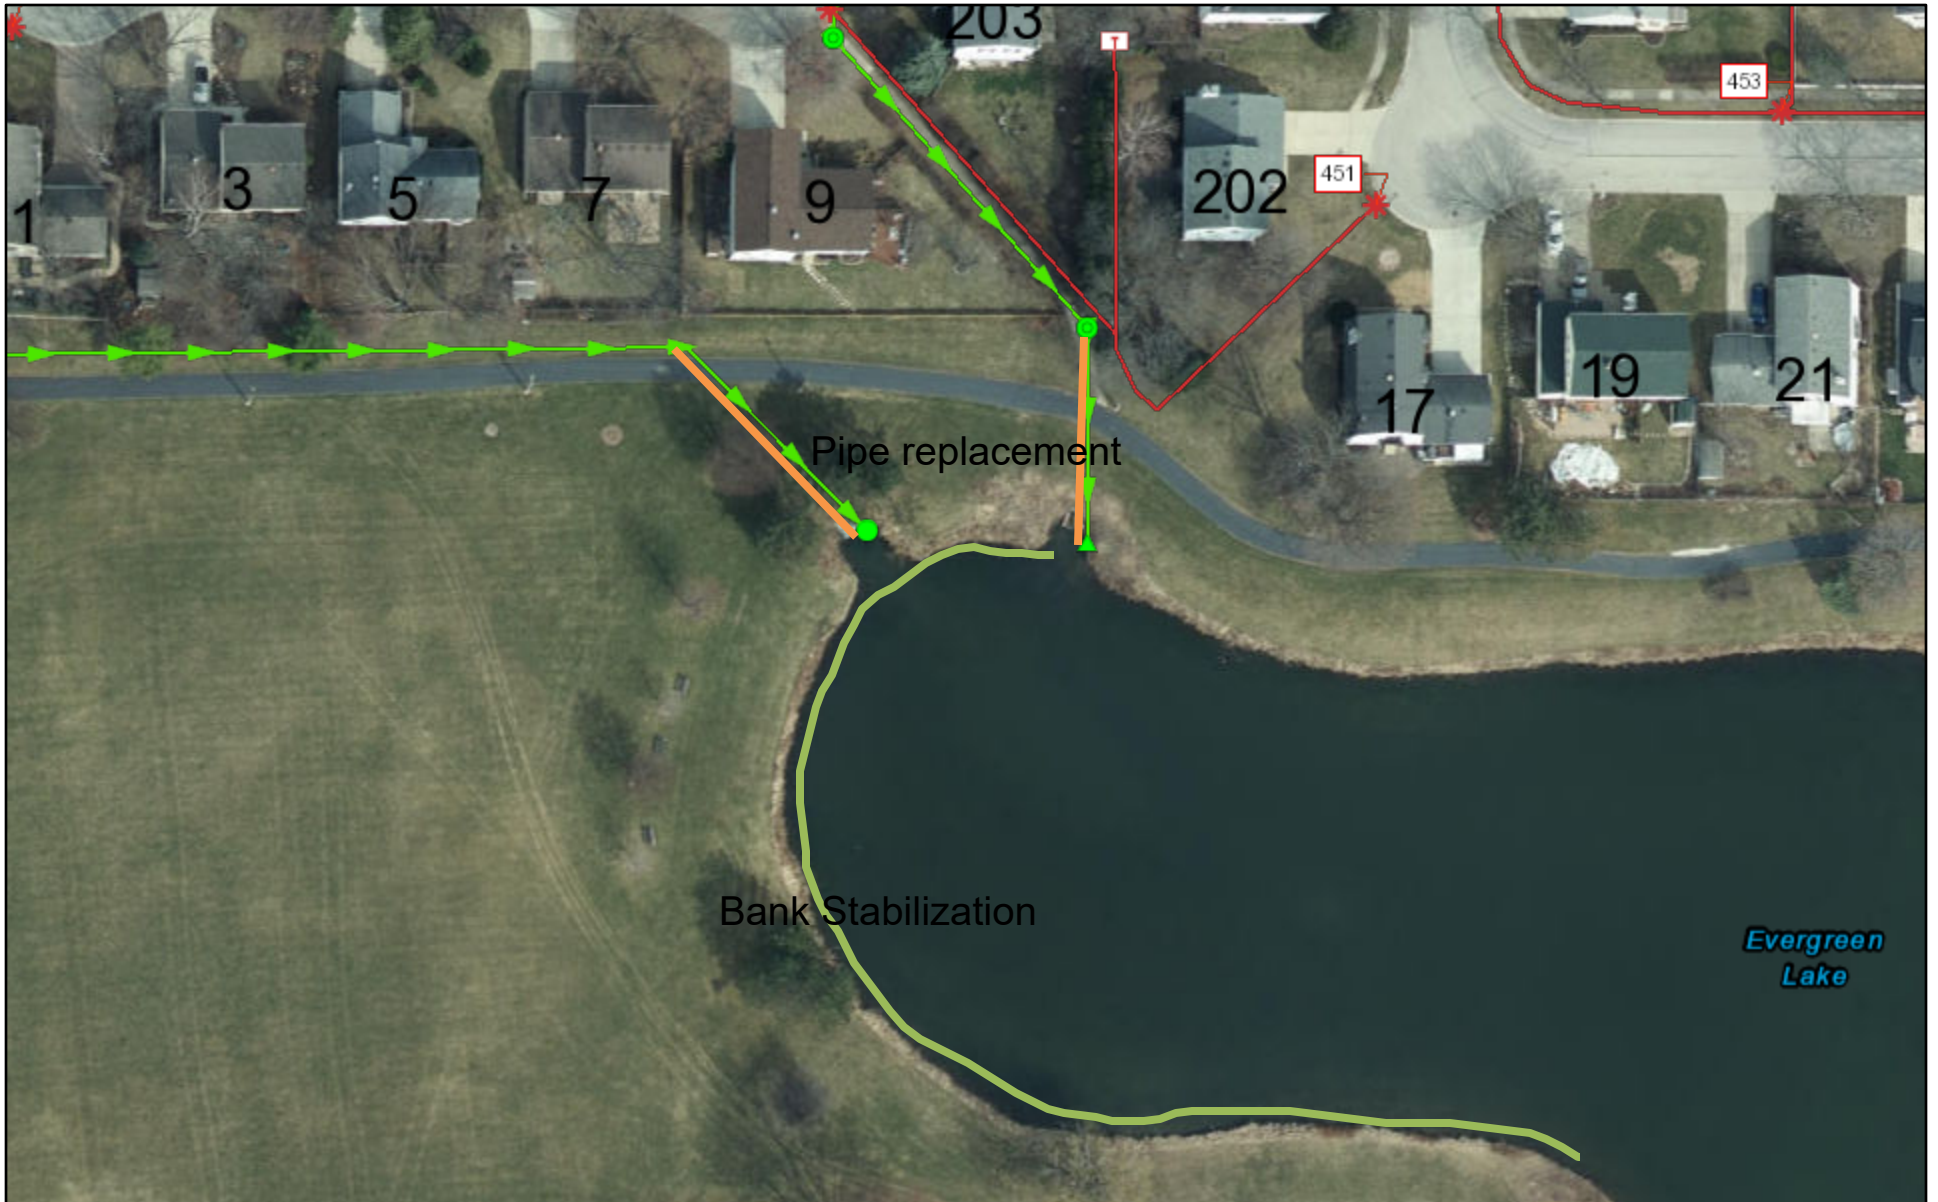

ArcGIS Web Map

June 6, 2018

- | | | | | | |
|----------------|--------------|----------|-------------|---------------|--------------|
| Buildings | Distribution | HUB | RECIEVER | UNKNOWN | MISC LIGHT |
| Electric Lines | COMED | METER | SWITCHGEAR | Lights | STREET LIGHT |
| | CONTROLLER | PEDISTAL | TRANSFORMER | BOLLARD | Handholes |

Lake County, IL GIS, DigitalGlobe, County of Lake, Esri, HERE, Garmin, iPC, Village of Vernon Hills, Lake County IL

Web AppBuilder for ArcGIS