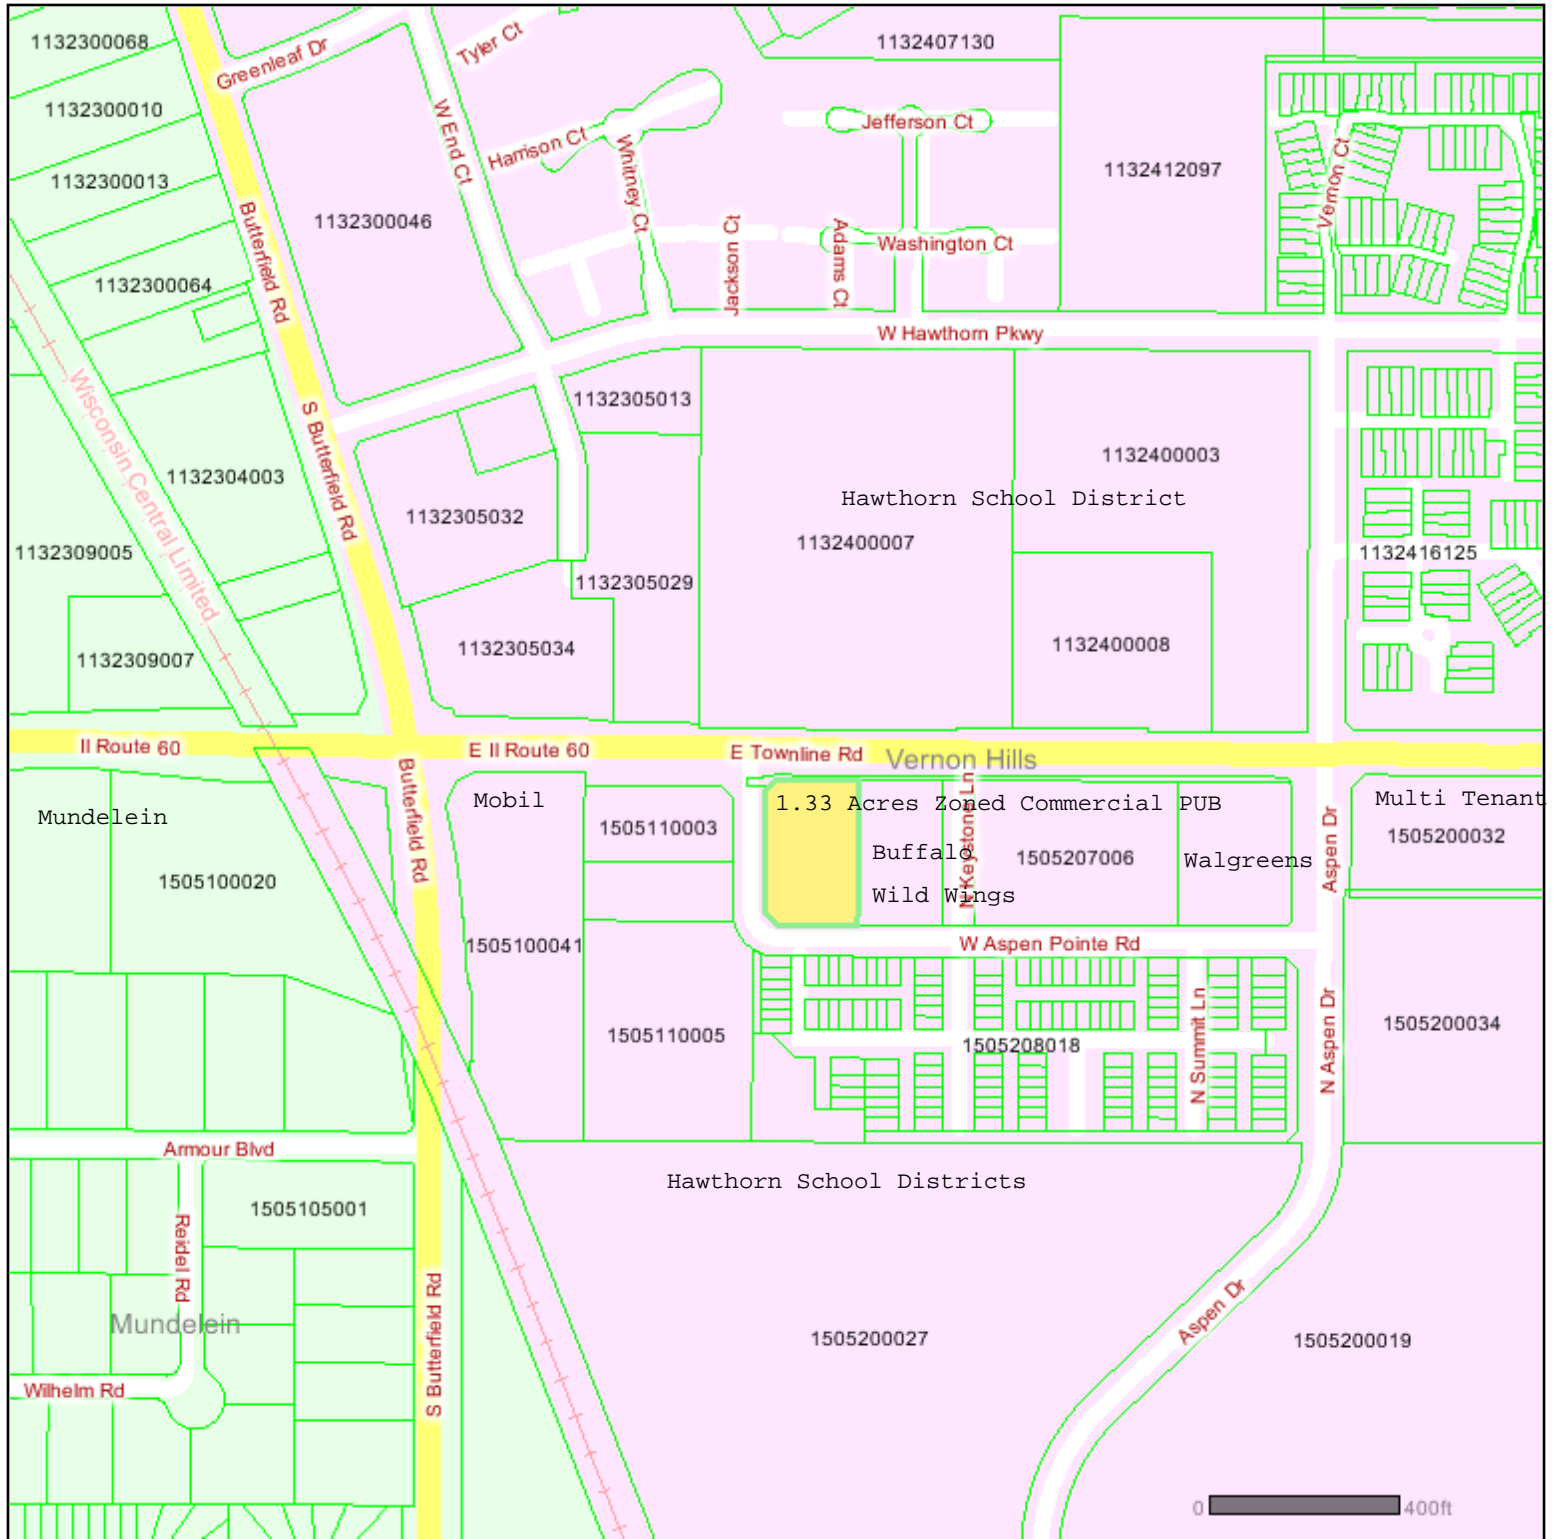

# Lake County Tax Parcel Map

**LakeCounty**  
Geographic Information System

Lake County Department of Information and Technology  
18 N County St  
Waukegan IL 60085

Map Printed on 4/16/2008  
Parcel 1505207003 is shaded.

- Major Roads
- Railroads
- Major Water
- Parcels
- Municipalities

**Disclaimer:**

This map is for general information purposes only. A Registered Land Surveyor should be consulted to determine the precise location of property boundaries on the ground. This map does not constitute a regulatory determination and is not a base for engineering design. This map is intended to be viewed and printed in color.