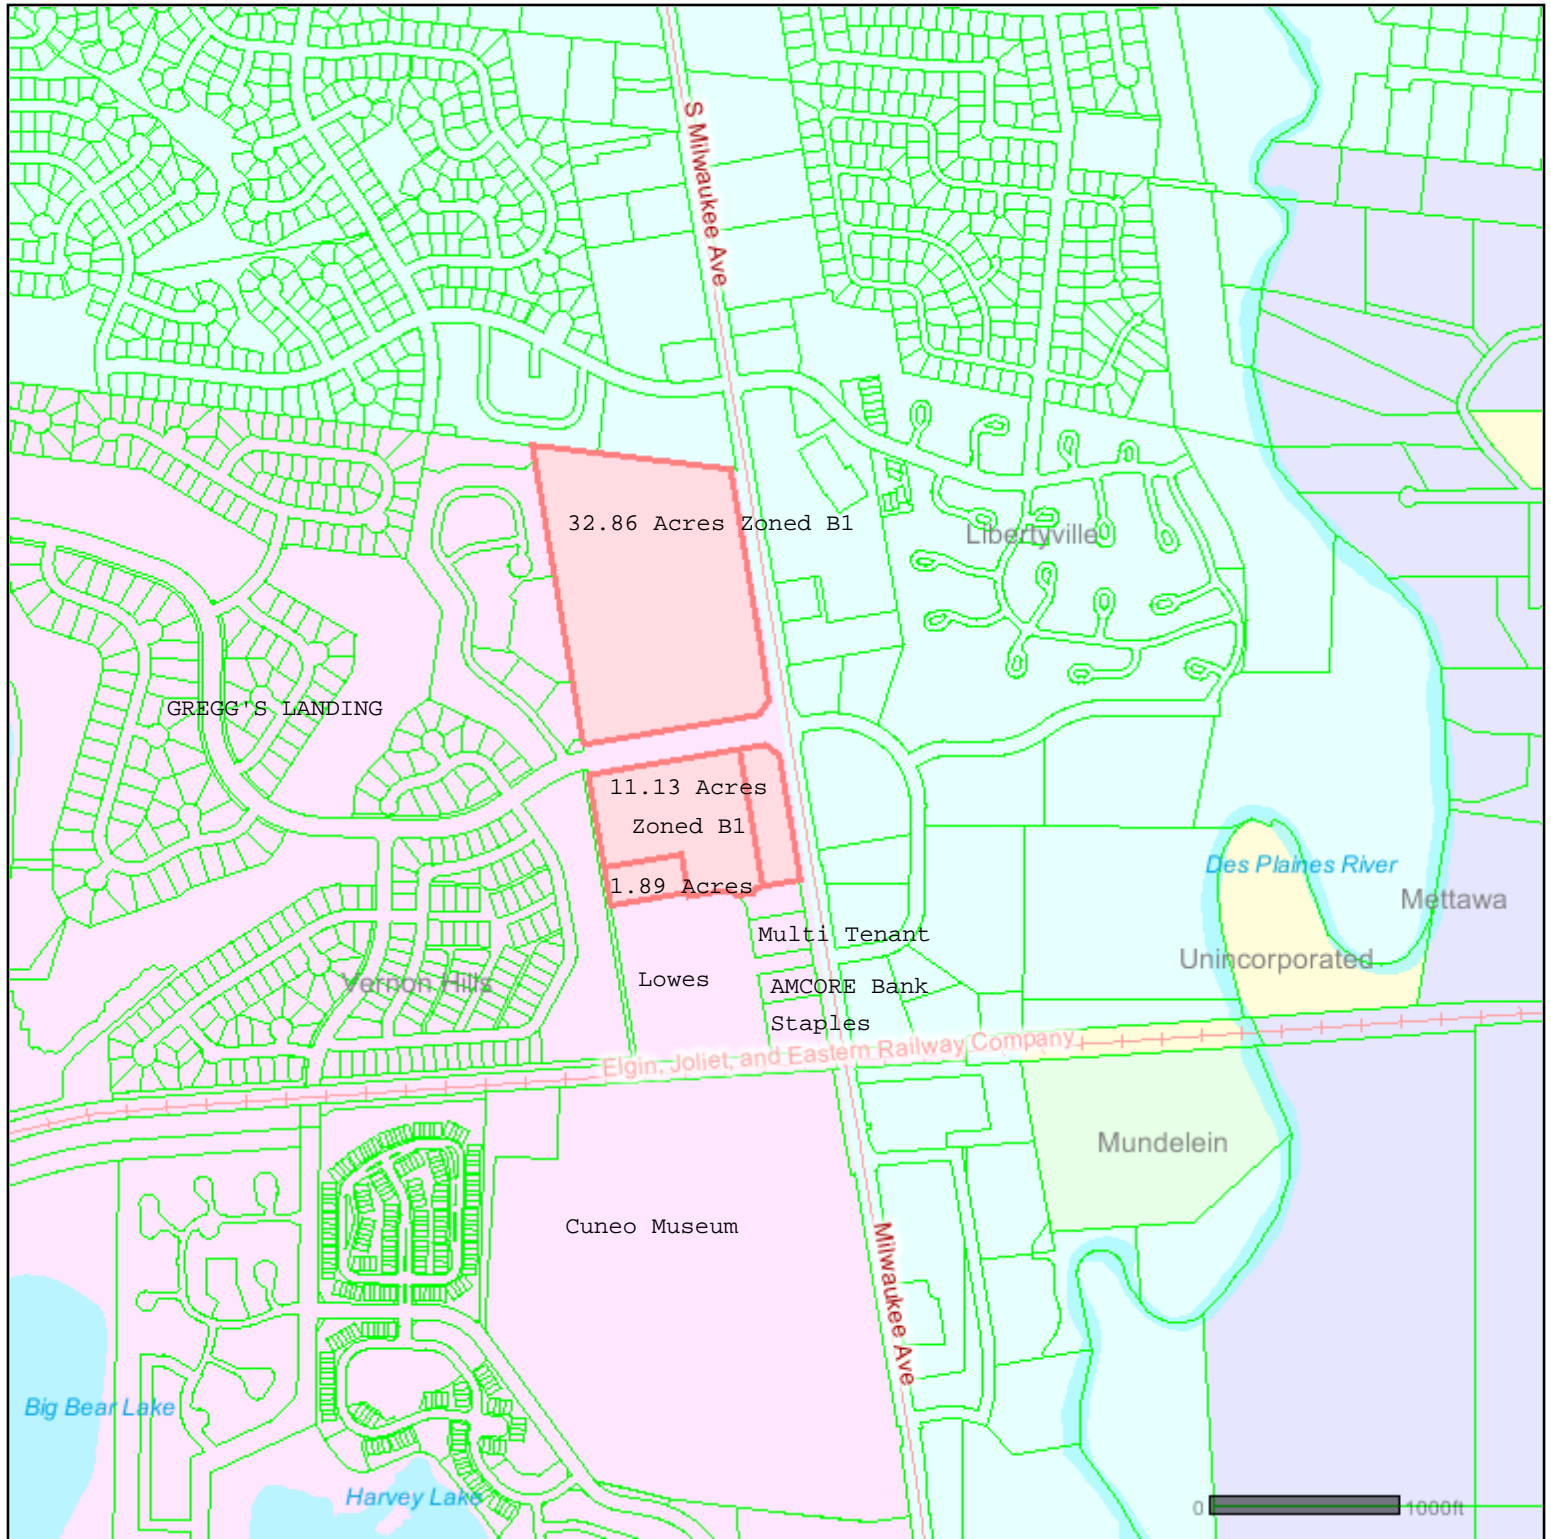

Lake County Tax Parcel Map

LakeCounty
Geographic Information System

Lake County Department of
Information and Technology
18 N County St
Waukegan IL 60085

Map Printed on 4/16/2008
Parcel 1128400017 is shaded.

-  Major Roads
-  Railroads
-  Major Water
-  Parcels
-  Municipalities

Disclaimer:

This map is for general information purposes only. A Registered Land Surveyor should be consulted to determine the precise location of property boundaries on the ground. This map does not constitute a regulatory determination and is not a base for engineering design. This map is intended to be viewed and printed in color.